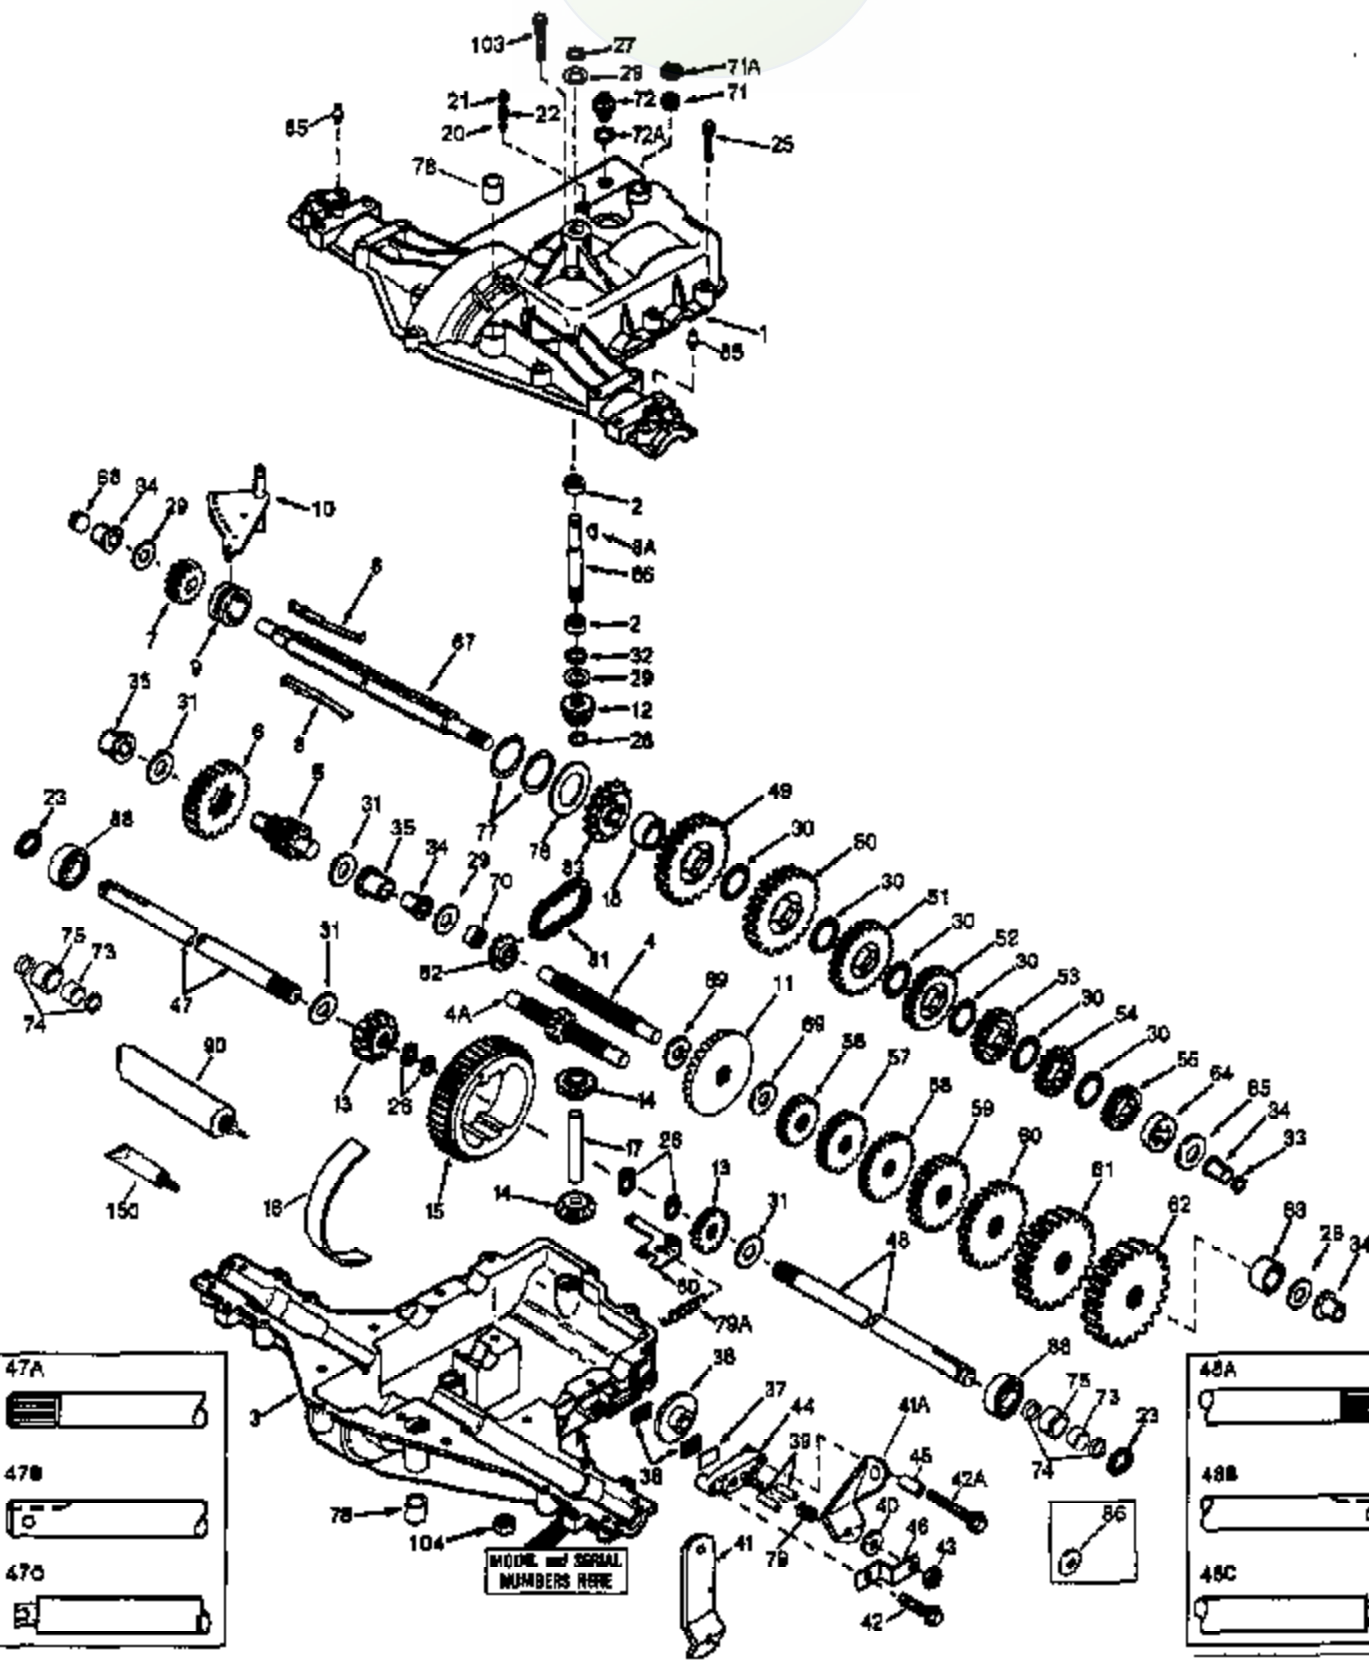

JOIST

THE ORIGINAL

ILLUSTRATION SHOWS TYPICAL PARTS ONLY. ORDER BY PART NUMBER. PARTS NOT LISTED ARE SUPPLIED BY OEM.

- 47A
- 47B
- 47C

MODEL and SERIAL NUMBERS HERE

- 48A
- 48B
- 48C

Ref #	Part Number	Qty	Description
1	772107B	1	Transaxle Cover (Incl. 85)
2	780086A	2	Needle Bearing
3	770102A	1	Transaxle Case
4	776337	1	Countershaft & Gear (9 teeth)
5	776219B	1	Output Shaft & Pinion
6	778139	1	Output Gear (35 teeth)
7	778136	1	Spur Gear (15 teeth-steel)
8	792136A	4	Shift Key
9	784352	1	Shift Collar
10	784355	1	Shift Rod & Fork
11	778229	1	Bevel Gear (42 teeth)
12	778113A	1	Input Bevel Pinion
13	778327	2	Bevel Gear (16 teeth) (Incl. 14)
14	778327	2	Peerless Bevel Pinion (16 teeth) (Incl. 13)
15	778260	1	Ring Gear
17	786139	1	Drive Pin
18	786102	1	Spacer
20	792077A	1	Steel Ball, 5/16" dia.
21	792078	1	Set Screw, 3/8-16 x 3/8"
22	792079	1	Spring
23	788061	2	Seal Ring
25	792073A	17	Screw, 1/4-20 x 1-1/4"
26	792125	4	Retaining Ring (pkg. of 2)
27	792035	1	Retaining Ring
28	788040	1	Retaining Ring
29	780072	5	Washer
30	780108	5	Washer
31	780001	4	Washer
32	792001	1	"O" Ring
33	788051A	1	Square Cut Ring
34	780105A	4	Flanged Bushing
35	780118A	2	Flanged Bushing
36	790003	1	Brake Disk
37	790007	1	Brake Pad Plate
38	799021	2	Brake Pad (pkg of 2)
39	786026	2	Dowel Pin
40	792076A	1	Washer
41	790057	1	Brake Lever
42	792073A	2	Screw, 1/4-20 x 1-1/4"
43	792075	1	Locknut, 5/16-24
44	790025	1	Brake Pad Holder
46	786086	1	Brake Lever Bracket
47	774974	1	Axle (11-3/4" long)
48	774926	1	Axle (16-5/16" long)
49	778292	1	Spur Gear (41 teeth-steel)
50	778251	1	Spur Gear (34 teeth)
51	778124A	1	Spur Gear (30 teeth)
52	778250	1	Spur Gear (27 teeth)
53	778123A	1	Spur Gear (25 teeth)
54	778121A	1	Spur Gear (20 teeth)
57	778241	1	Spur Gear (16 teeth)
58	778126A	1	Spur Gear (20 teeth)
59	778249	1	Spur Gear (23 teeth)
60	778127A	1	Spur Gear (25 teeth)
61	778129A	1	Spur Gear (30 teeth)
65	780109	1	Washer